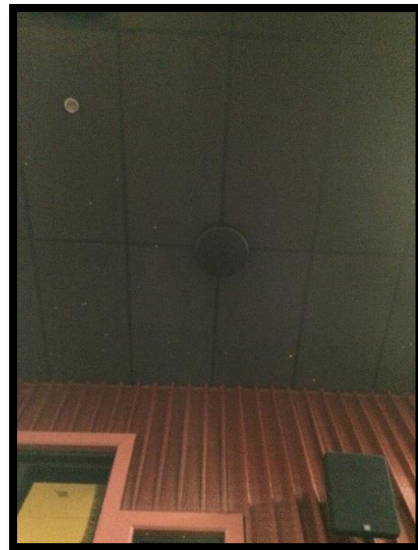

SLG - Photo Installation Report @ 251

Wall Penetration (Auditorium side and Booth side- above ceiling) - JBox Cover (booth side)

Electrical Conduit from the ceiling and connection to SLG rack

Ceiling AP installation (Lights on and Lights off)

AP black cover mounted on the ceiling grid