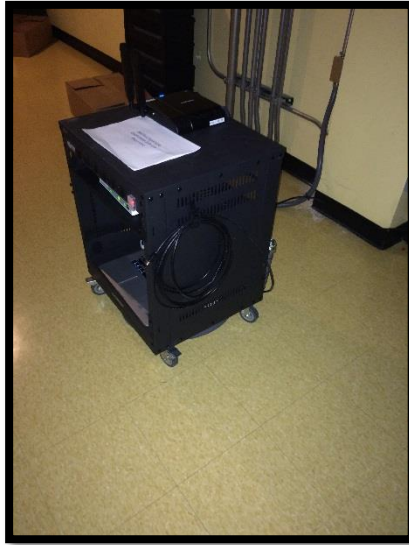

SLG - Photo Installation Report @ 251

Wall Penetration (Auditorium side and Booth side- above ceiling) - JBox Cover (booth side)

Electrical Conduit from the ceiling and connection to SLG rack

Ceiling AP installation (Lights on and Lights off)

AP black cover mounted on the ceiling grid